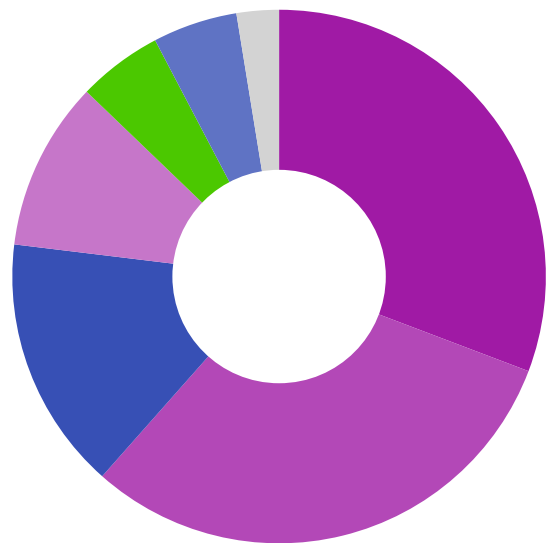

Summary report

2018-08-20 - 2018-08-26

Total 19 h 30 min

Projects

- Student Body of Work (Pro... 14:30:00
- Specialisation 4:00:00
- Other 1:00:00

Time entries

- class 6:00:00
- showreel 6:00:00
- project breakdown spec 3:00:00
- presentation 2:00:00
- fix up post mortem 1:00:00
- fix up spec blog 1:00:00
- Other 0:30:00