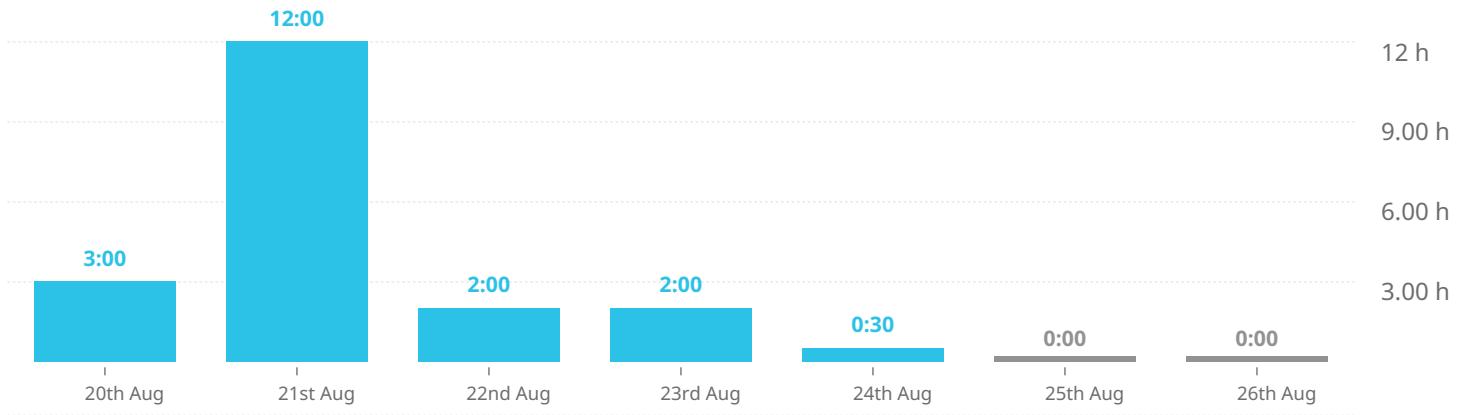

Summary report

2018-08-20 - 2018-08-26

Total 19 h 30 min

Projects

- Student Body of Work (Pro... 14:30:00
- Specialisation 4:00:00
- Other 1:00:00

Time entries

- class 6:00:00
- showreel 6:00:00
- project breakdown spec 3:00:00
- presentation 2:00:00
- fix up post mortem 1:00:00
- fix up spec blog 1:00:00
- Other 0:30:00

Projects / Time entries	Duration
Cross discipline	1:00:00
fix up post mortem	1:00:00
Specialisation	4:00:00
fix up spec blog	1:00:00
project breakdown spec	3:00:00
Student Body of Work (Progress journals & making something everyday)	14:30:00
class	6:00:00
presentation	2:00:00
showreel	6:00:00
week 13 blog	0:30:00