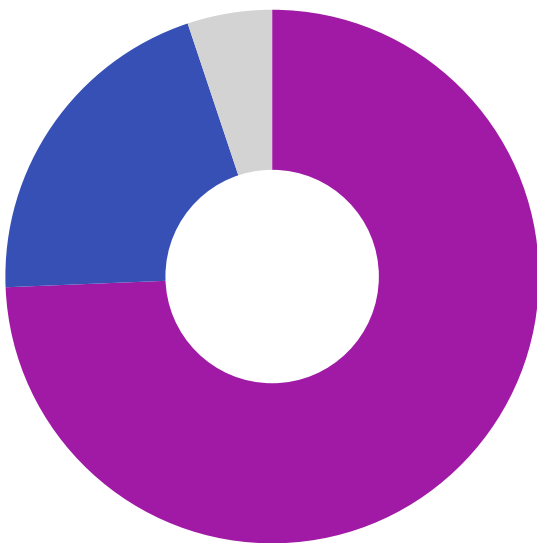

Summary report

2018-08-20 - 2018-08-26

Total 19 h 30 min

Projects

- Student Body of Work (Pro... 14:30:00
- Specialisation 4:00:00
- Other 1:00:00

Time entries

- class 6:00:00
- showreel 6:00:00
- project breakdown spec 3:00:00
- presentation 2:00:00
- fix up post mortem 1:00:00
- fix up spec blog 1:00:00
- Other 0:30:00