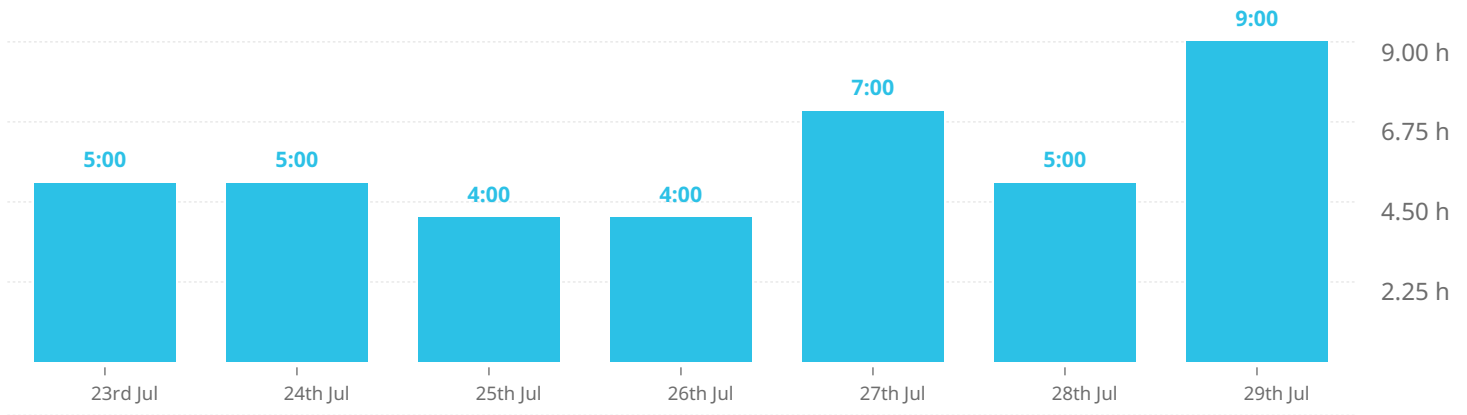

Summary report

2018-07-23 - 2018-07-29

Total 39 h 00 min

Projects

- Final Project 21:00:00
- Specialisation 18:00:00

Time entries

- portal blueprints 10:00:00
- polypaint tests zbrush 7:00:00
- flower sculpt 6:00:00
- tree sculpt 5:00:00
- waterfall shader 4:00:00
- waterfall shader update 4:00:00
- finished blueprints portal 3:00:00

Projects / Time entries	Duration
Final Project	21:00:00
finished blueprints portal	3:00:00
portal blueprints	10:00:00
waterfall shader	4:00:00
waterfall shader update	4:00:00
Specialisation	18:00:00
flower sculpt	6:00:00
polypaint tests zbrush	7:00:00
tree sculpt	5:00:00